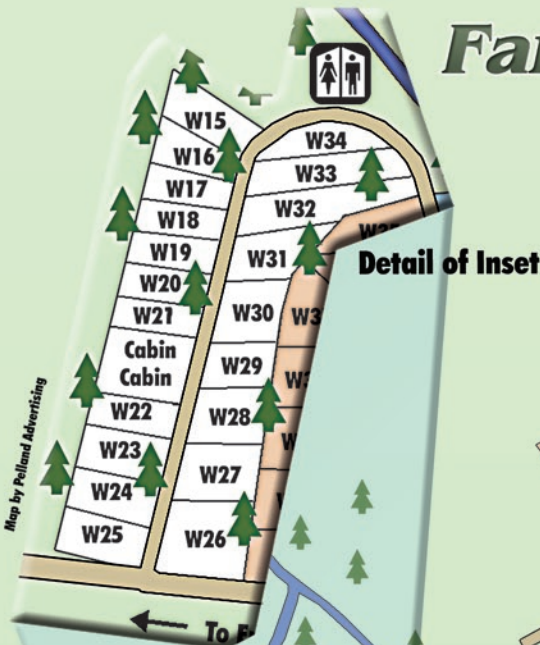

# Farma Family Campground

87 Hughey Road  
Greenville, PA 16125  
(724) 253-4535

-  Playground
-  Restrooms
-  Dump Station
-  Propane
-  Daily / Weekly Sites

## Daily/Weekly Site Map